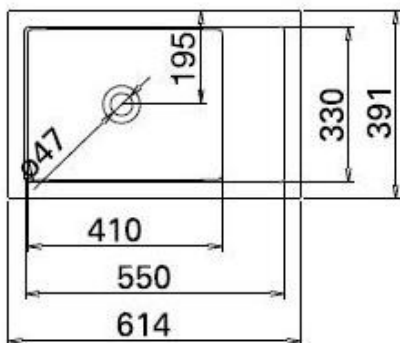

**LAVATÓRIOS DE POUSAR**

lavabos sobre mueble  
basins to place  
vasque à poser

**108650**  
lavatório  
lavabo  
wash basin

**6A8600 - Cup Of Glass**

**6A860535 - Single Accessory**

**6A860635 - Glass Holder Accessory**

**5A000805 - Comby Tic Tac Pop Up Waste**